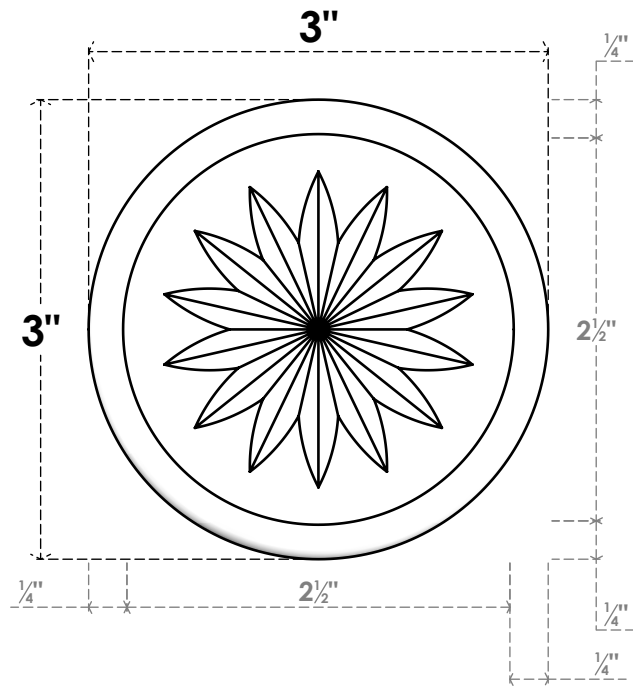

ROSP030X030X100GRY11

3"W X 3"H X 1"P STANDARD GRAYSON FLOWER ROSETTE WITH ROUNDED EDGE, ARCHITECTURAL GRADE PVC

FRONT

SIDE

EKENA MILLWORK
2300 WEST MAIN ST.
CLARKSVILLE, TX 75426
TOLL FREE: 866-607-0453
WWW.EKENAMILLWORK.COM