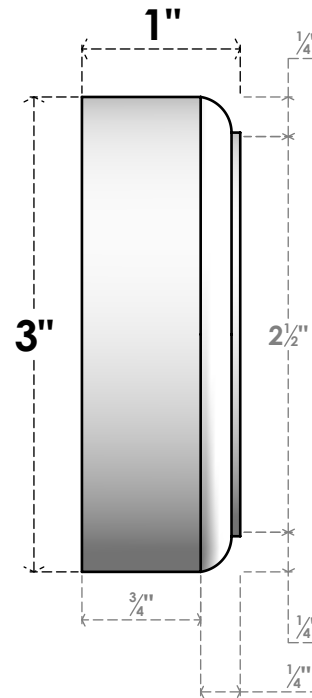

ROSP030X030X100GRY11

3"W X 3"H X 1"P STANDARD GRAYSON FLOWER ROSETTE WITH ROUNDED EDGE, ARCHITECTURAL GRADE PVC

FRONT

SIDE

EKENA MILLWORK
2300 WEST MAIN ST.
CLARKSVILLE, TX 75426
TOLL FREE: 866-607-0453
WWW.EKENAMILLWORK.COM

NOTES

1. INSTALLATION TO BE COMPLETED IN ACCORDANCE WITH MANUFACTURER'S SPECIFICATIONS.
2. DRAWING MAY NOT BE TO SCALE
3. THIS DRAWING IS INTENDED FOR DESIGN AND PLANNING PURPOSES ONLY.
4. ALL INFORMATION CONTAINED HEREIN WAS CURRENT AT THE TIME OF DEVELOPMENT BUT MUST BE REVIEWED AND APPROVED BY THE PRODUCT MANUFACTURER TO BE CONSIDERED ACCURATE.
5. ARCHITECTURAL GRADE PVC PRODUCTS ARE MADE FROM EXPANDED CELLULAR PVC AND COME NATURALLY WHITE BUT MAY BE PAINTED